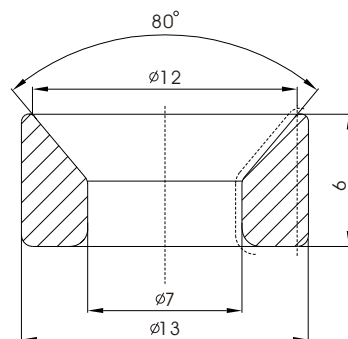

碗状导丝器

BOWL GUIDE

TCP001A1WTNP

TCP002A1PKNP

TCP003A1PKNP

TCP004A1PKNP

TCP005T1BKDP

TCP006T1YWRP