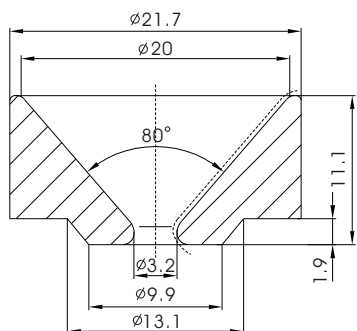

TCP007T1YWRP