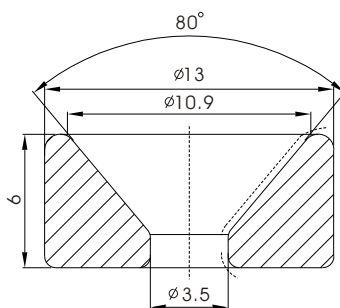

碗状导丝器

BOWL GUIDE

TCP001A1WTNP

TCP002A1PKNP

TCP003A1PKNP

TCP004A1PKNP

TCP005T1BKDP

TCP006T1YWRP