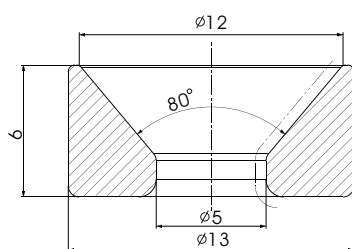

碗状导丝器

BOWL GUIDE

TCP001A1WTNP

TCP002A1PKNP

TCP003A1PKNP

TCP004A1PKNP

TCP005T1BKDP

TCP006T1YWRP