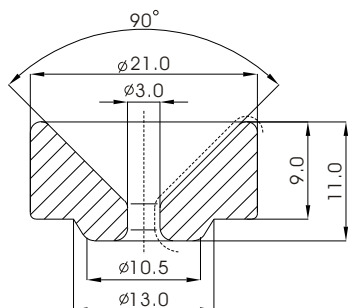

碗状导丝器

BOWL GUIDE

TCP001A1WTNP

TCP002A1PKNP

TCP003A1PKNP

TCP004A1PKNP

TCP005T1BKDP

TCP006T1YWRP