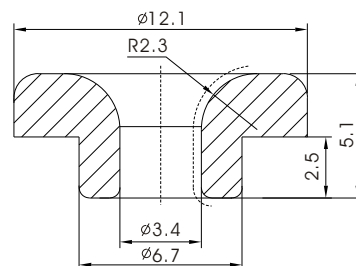

碗状导丝器

BOWL GUIDE

TCP001A1WTNP

TCP002A1PKNP

TCP003A1PKNP

TCP004A1PKNP

TCP005T1BKDP

TCP006T1YWRP