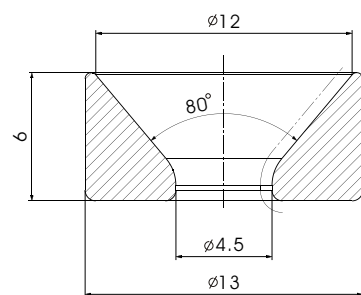

TCP015A2LPDP

TCP012A3WTRP