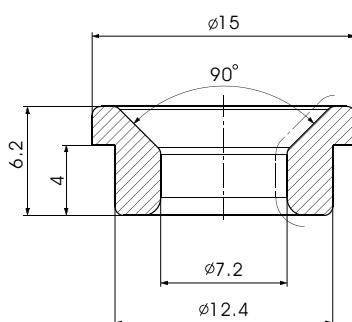

碗状导丝器

BOWL GUIDE

TCP001A1WTNP

TCP002A1PKNP

TCP003A1PKNP

TCP004A1PKNP

TCP005T1BKDP

TCP006T1YWRP