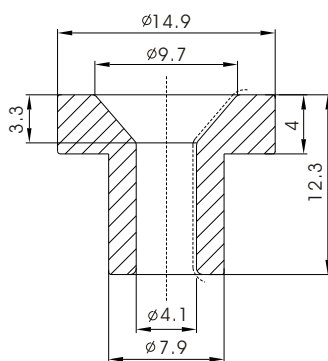

TCP008T1YWRP